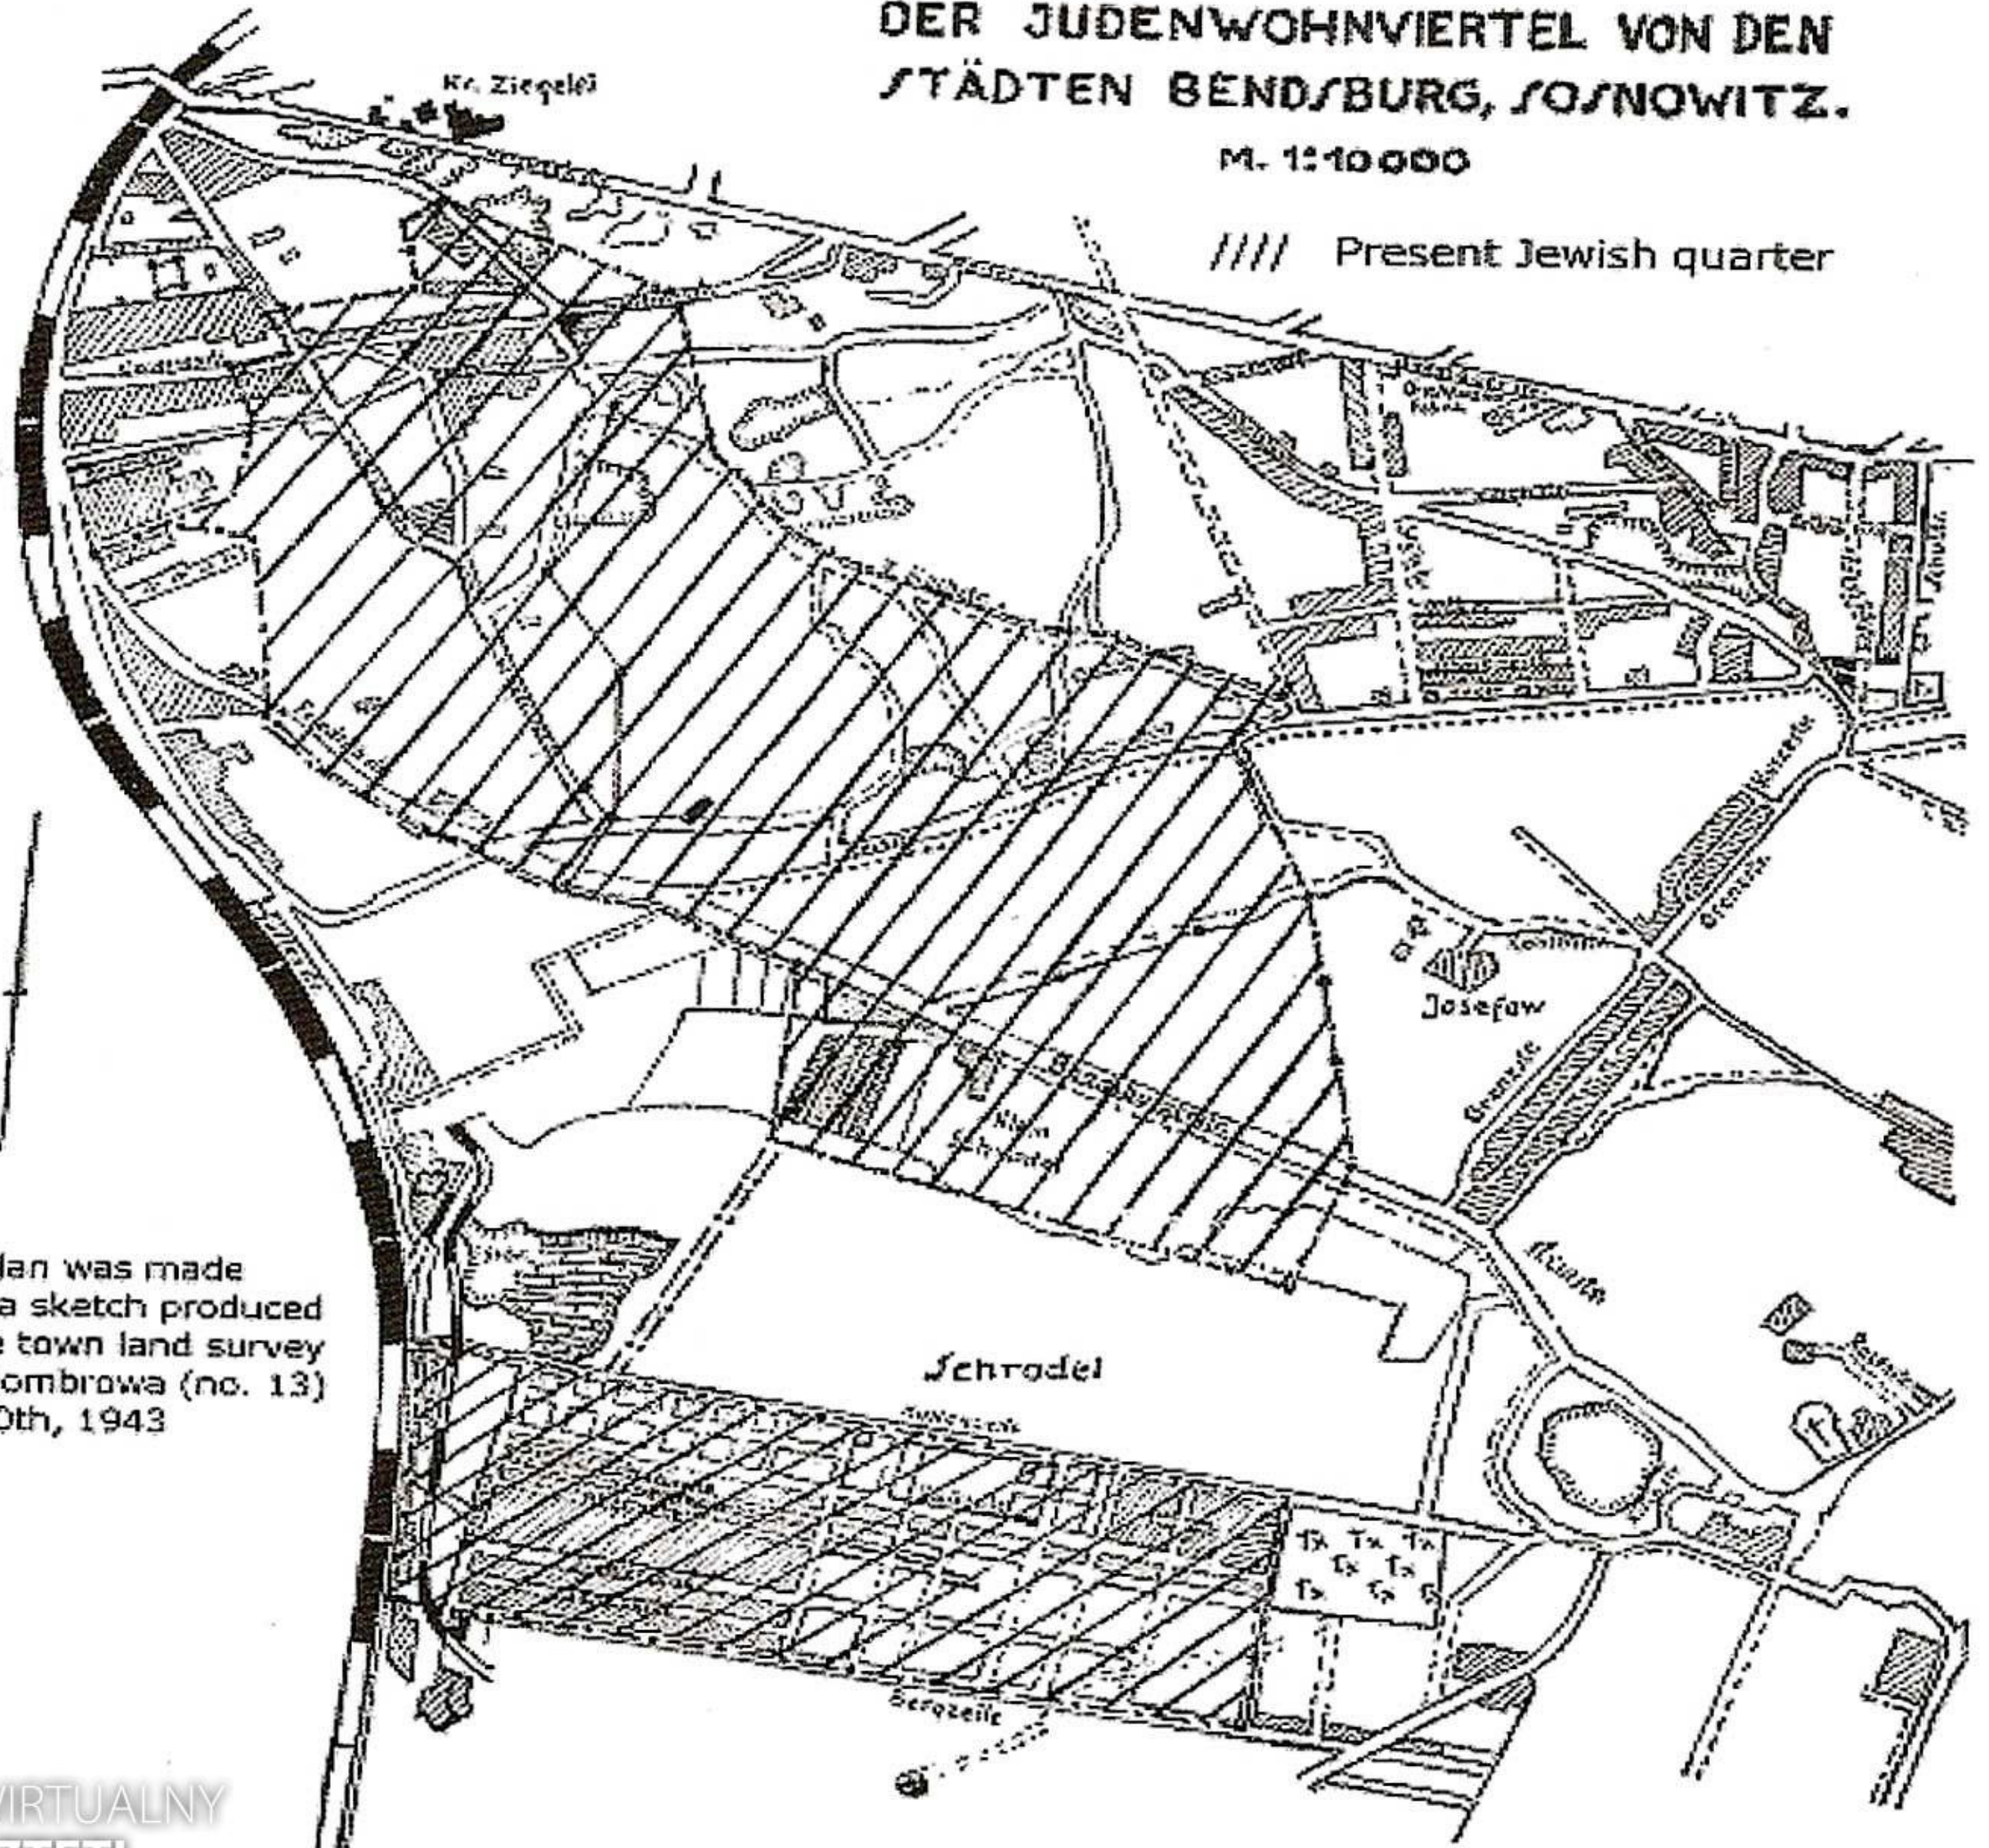

# LAGEPLAN DER JUDENWOHNVIERTEL VON DEN STÄDTEN BENDSBURG, SOSNOWITZ.

M. 1:10000

//// Present Jewish quarter

The site plan was made based on a sketch produced out by the town land survey office in Dombrowa (no. 13) on April 10th, 1943